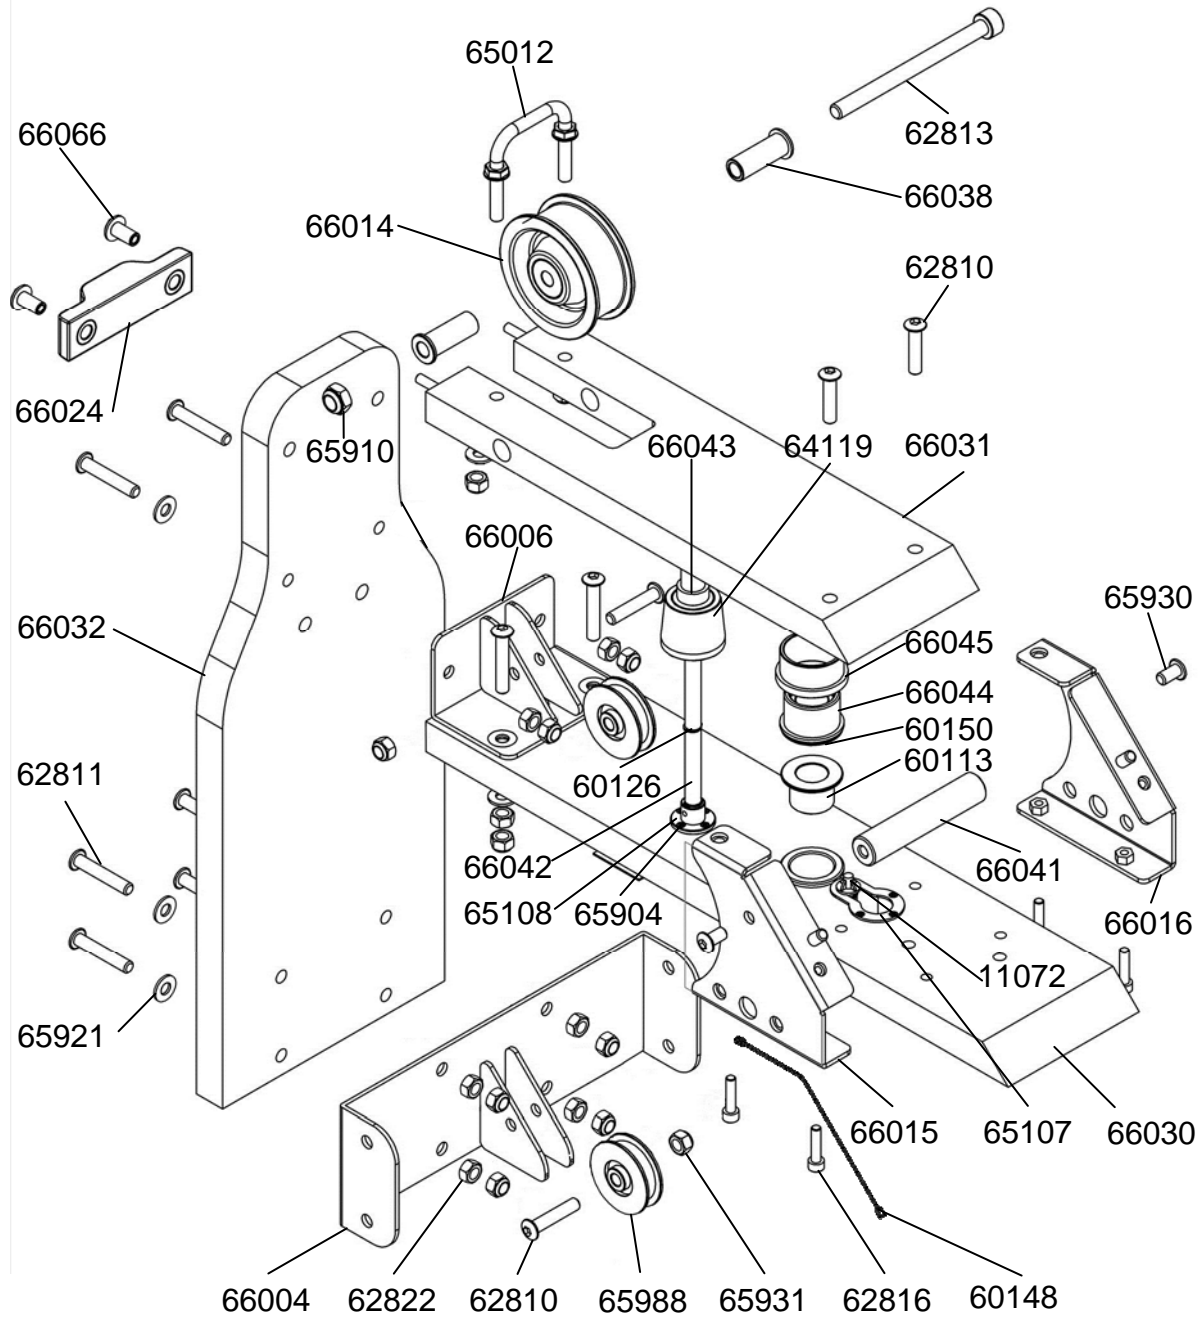

Main Frame Assembly

P/N	Qty	Description	P/N	Qty	Description
11072	1	Sensor 100mm	65918	1	Dome Head Bolt M10x60 -B
50934	1	LCD for L4/L16	65921	10	Washer M8.5x19x1.6t - B
60113	1	Main Shaft Oil Bushing - Lower 38x20x22	65930	2	Dome Head Bolt M8x15 -B
60114	1	Magnet Ring & 6 x Magnet #60124	65931	10	Nylock Nut M8 -B
60120	1	Roll Pin M6.3x30	65988	2	Bungee Pulley & Bearing & Spacer x2
60126	2	C Clip 10mm	66004	1	Bungee Pulley Bracket Lower
60124	6	Rare Earth Magnet 5x4	66006	1	Bungee Pulley Bracket Upper
60140	2	Computer Mount Plastic Bushing	66014	1	Belt Pulley with 6000zz Bearings Complete
60148	1	Heart Rate Lead- 400mm	66015	1	Support Bracket - Main Frame Left
60150	1	Main Shaft Nylon Bushing - Upper	66016	1	Support Bracket - Main Frame Right
61066	1	Plastic Washer M5920.1x2T	66020	1	Computer Stalk V2&V3
62807	2	Dome Head Bolt M8x15 - B	66024	1	Bump Stop Main Frame -80x20x37.5
62810	4	Dome Head Bolt M8x35 - B	66030	1	Mid Board
62811	8	Dome Head Bolt M8x45 - B	66031	1	Upper Board
62813	1	Hex Head Bolt M10x130 - B	66032	1	Front Board
62816	4	Hex Head Bolt M6x25 - B	66038	2	Spacer for Belt Pulley
62822	8	Nut M8 - B	66041	1	Spacer for Main Frame Support Bracket
64119	1	Idle Wheel & 2x Bearing #60112	66042	1	Idle Wheel Shaft 10x122
64141	1	Computer with USB - L4	66043	1	Idle Wheel Shaft Bracket (Upper)
65012	1	U Bolt 8mm with 2xFlange Nuts #65940	66044	2	Bushing 40x35x3x22
65107	1	Sensor Bracket	66045	1	Bushing - Metal backing 35x45x5.5x16.5
65108	1	Idle Wheel Shaft Bracket (Lower)	66066	2	Shoulder Screw M6x15
65904	7	Screw for Wood M3x10-B	A059		Belt Bungee Pulley Complete
65910	2	Nylock Nut M10 -B