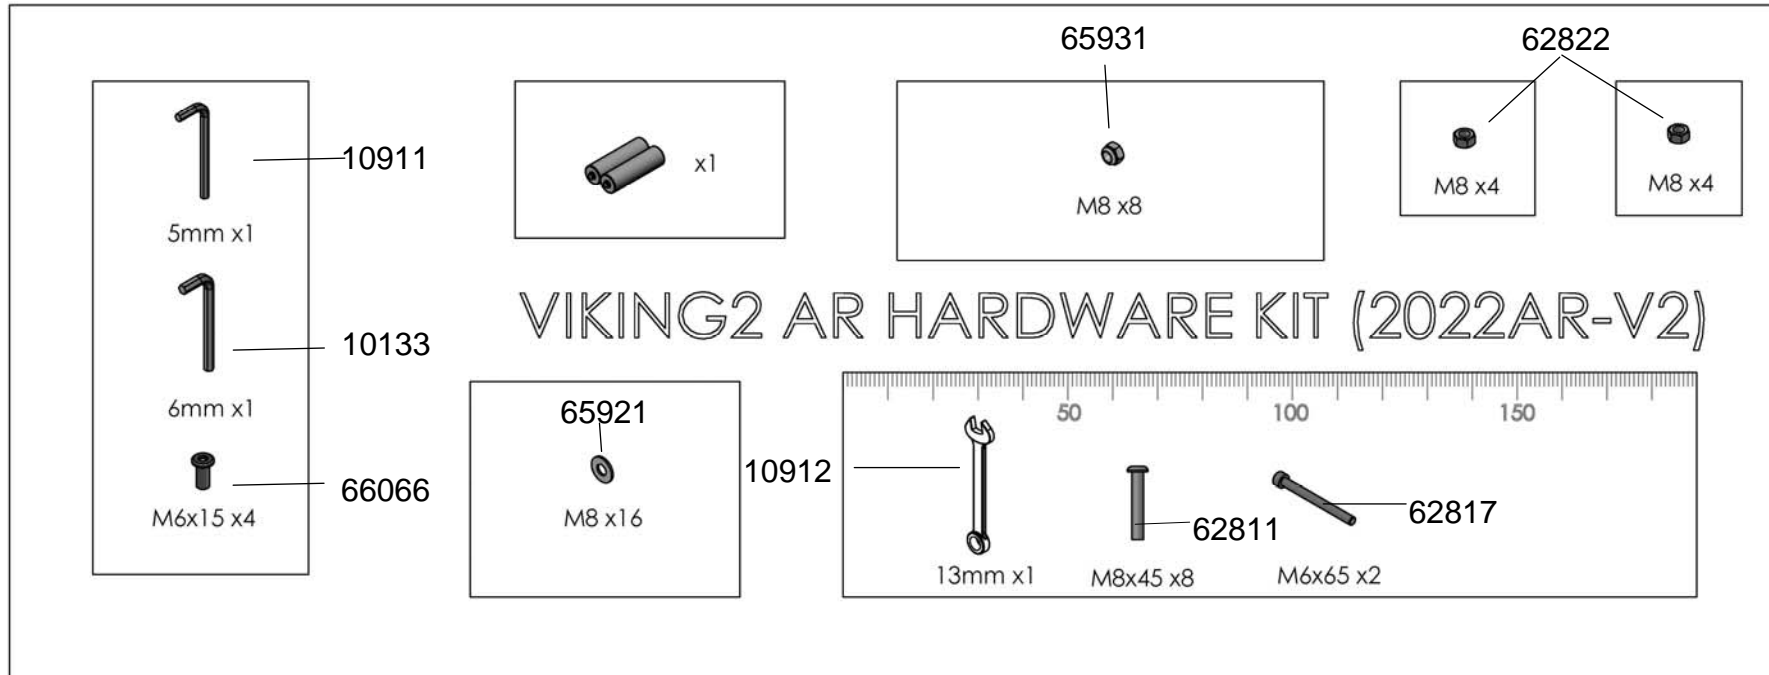

HV2 Hardware Kit—Viking 2 AR

10133	1	Allen Key 6mm
10911	1	Allen Key 5mm
10912	1	Wrench 13mm
62811	8	Dome Head Bolt M8x45 - B
62817	2	Hex Head Bolt M6x65 - B
62822	8	Nut M8 - B
65921	16	Washer M8.5x19x1.6t - B
65931	8	Nylock Nut M8 -B
66066	4	Shoulder Screw M6x15
N/A	1	AA Battery