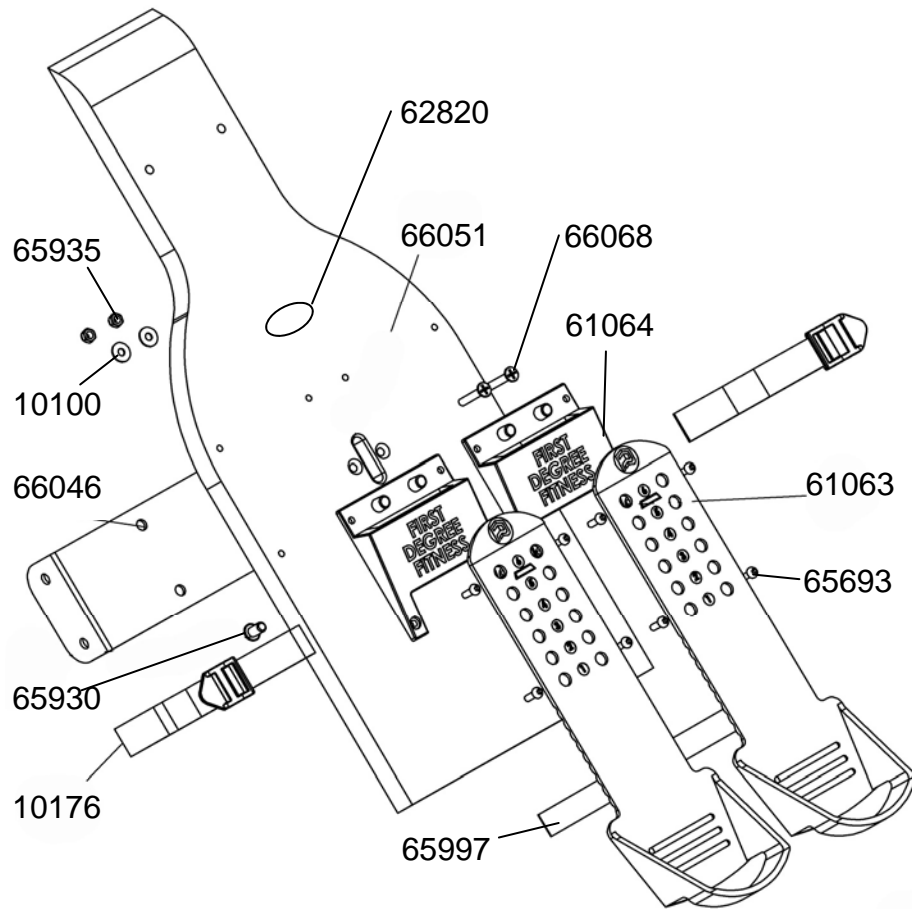

Foot Board Assembly

10100	2	Washer M6x16x1 -B
10176	2	Foot Strap & Buckle
61063	2	Footplate Slider with Velcro #65997
61064	2	Footplate Slider Base 120x111x22.8
62820	1	Oval Decal - FDF
65693	8	Dome Head Bolt M5x15 - B
65930	2	Dome Head Bolt M8x15 - B
65935	2	Nylock Nut M6 -B
65997	2	Velcro For Sliding Footplate
66046	1	Support Bracket - Lower Main Frame
66051	1	Foot Board
66068	2	Counter Sunk Bolt M6x35 -B