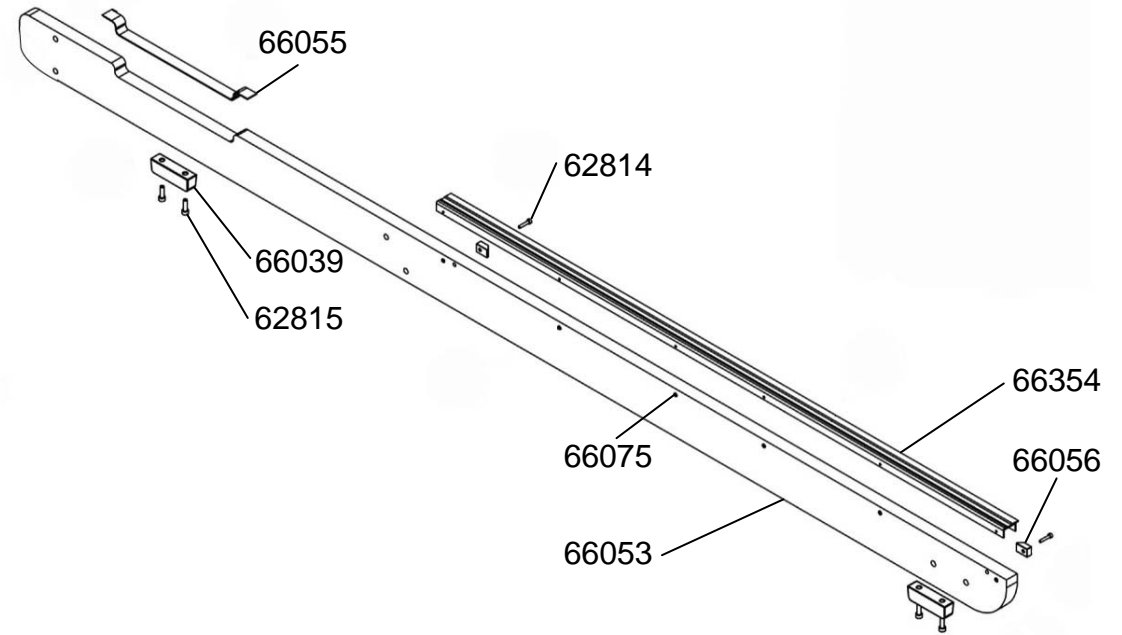

Foot Board Assembly

10100	2	Washer M6x16x1 -B
10176	2	Foot Strap & Buckle
61063	2	Footplate Slider with Velcro #65997
61064	2	Footplate Slider Base 120x111x22.8
62820	1	Oval Decal - FDF
65693	8	Dome Head Bolt M5x15 - B
65930	2	Dome Head Bolt M8x15 - B
65935	2	Nylock Nut M6 -B
65997	2	Velcro For Sliding Footplate
66046	1	Support Bracket - Lower Main Frame
66051	1	Foot Board
66068	2	Counter Sunk Bolt M6x35 -B

A059 Belt Bungee Pulley Complete

60900	1	Belt Bungee Pulley Complete & Velcro & One Way Bearings#90136
65924	1	Bungee Rope 8mm x 2230 & Crimped End #65922

A076 Deluxe Belt Handle Complete

11409	2	Handle Grip - Deluxe
11411	1	Handle Rubber Cover - Belt Deluxe
11413	2	O-Ring - Deluxe Handle
11419	1	Handle with Belt and Grips

A106 Seat Assembly Complete

62818	4	Hex Head Bolt M8x160 - B
65702	4	Seat Wheel
66058	1	Seat LS-E28 - For Wooden Rail
66059	4	Spacer 12.7x8x8.5
66060	2	Seat Frame 220x78.5x23
66061	4	Spacer 20x8x40
66062	2	Spacer 12x8x209
66063	2	Axle shaft 8mm
66064	4	D7 Eclip
66065	4	Spacer 12.7x8x19.5
66323	4	Seat Wheel 98A

A102 Side Rail Assembly L/R

62814	4	Hex Head Bolt M4x20 - B
62815	8	Hex Head Bolt M6x20 - B
66039	4	Side Rail Bumper
66053	2	Side Rail V2 2123x90x23
66055	2	Velcro For Side Rail 20x345
66056	4	Bump Stop - Square 23x15x6.5
66075	12	Screw M3x10 for Wood
66354	2	Seat Runner -VIK2AR/Apollo