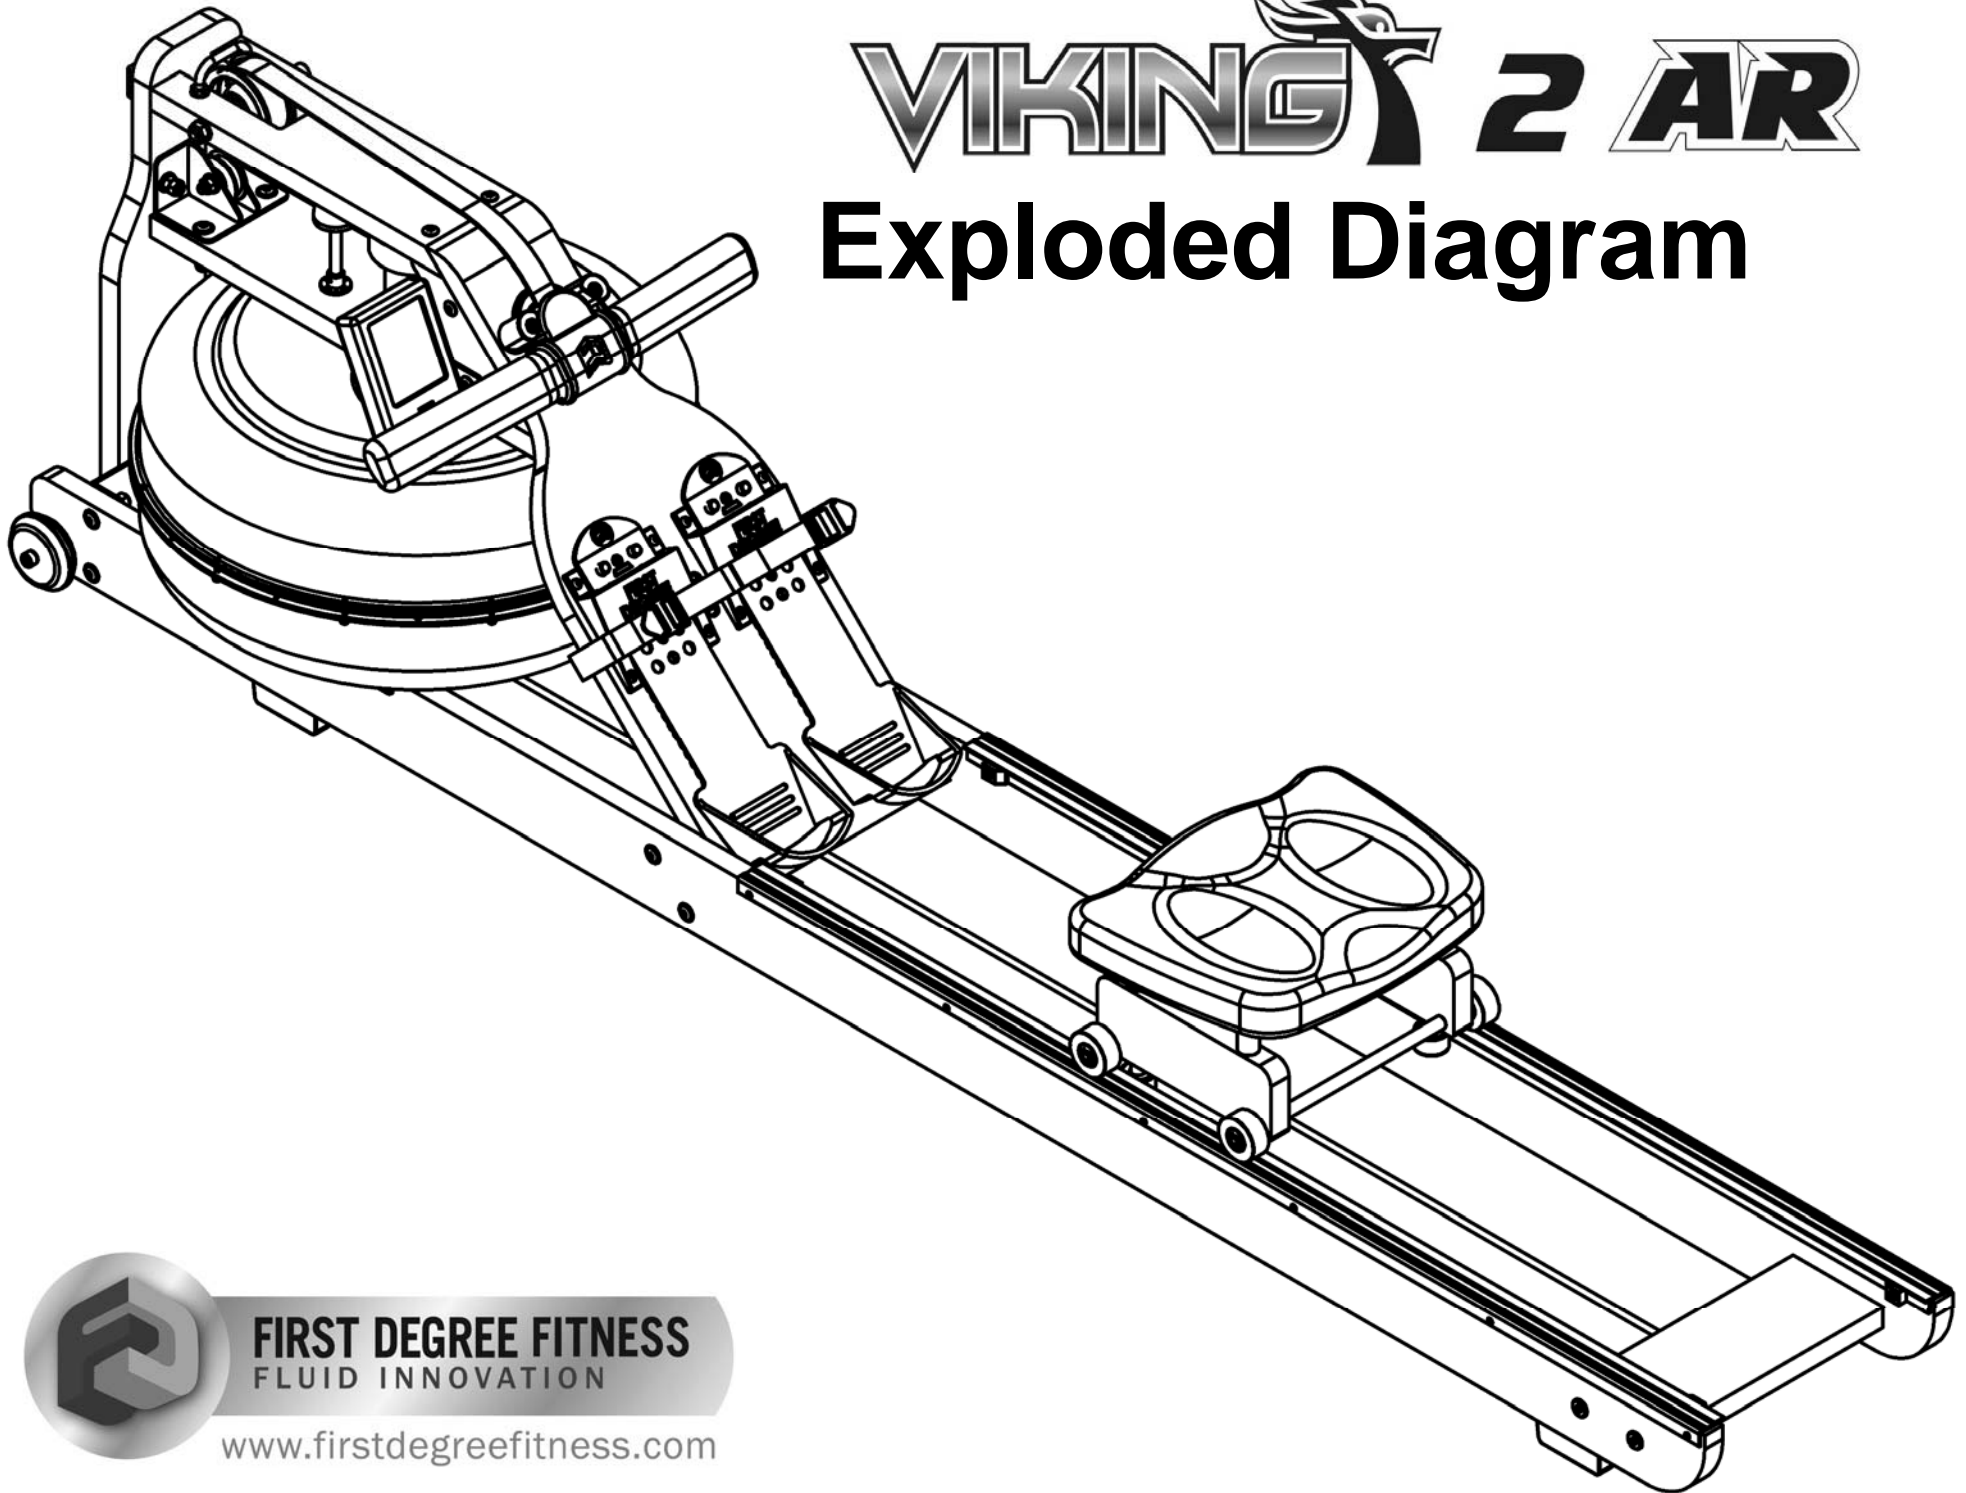

VIKING 2 AR

Exploded Diagram

FIRST DEGREE FITNESS
FLUID INNOVATION

www.firstdegreefitness.com

62811	8	Dome Head Bolt M8x45 - B
62812	1	Hex Head Bolt M6x15 - B
62817	2	Hex Head Bolt M6x65 - B
62819	4	Hex Head Bolt M8x60 - B
65820	1	Bungee Hook Bracket Complete
65921	16	Washer 8.5x19x1.6t - B
65924	1	Bungee Rope 8mm x 2230 & Crimped End #65922
65931	4	Nylock Nut M8 -B
66052	1	Bar Catch
66357	1	Rear Board 268x115x23
66066	6	Shoulder Screw M6x15
66070	2	Transport Wheel
A076		Deluxe Belt Handle Complete
A078		AR Tank Complete Assembly
A102		Side Rail Assembly L/R
A106		Seat Assembly Complete