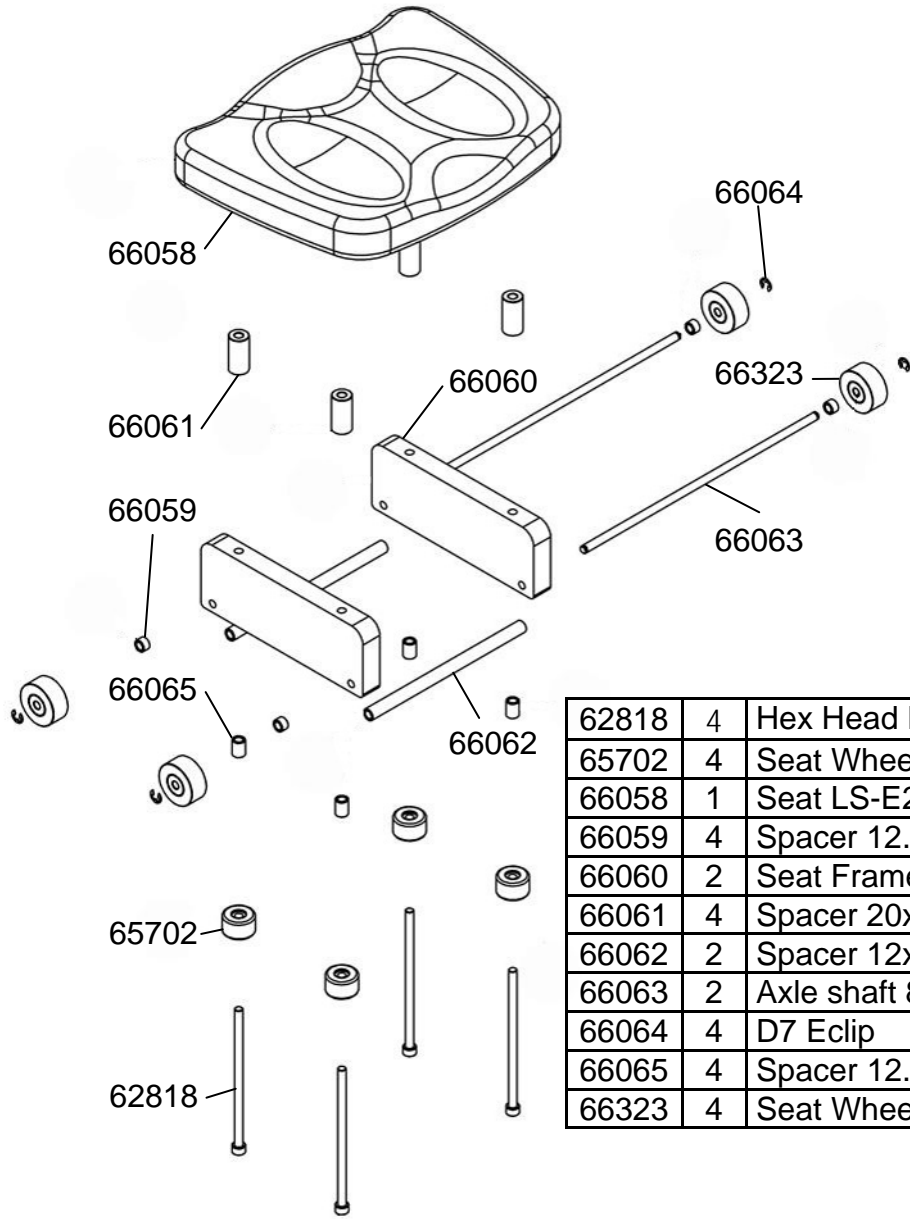

Foot Board Assembly

10100	2	Washer M6x16x1 -B
10176	2	Foot Strap & Buckle
61063	2	Footplate Slider with Velcro #65997
61064	2	Footplate Slider Base 120x111x22.8
62820	1	Oval Decal - FDF
65693	8	Dome Head Bolt M5x15 - B
65930	2	Dome Head Bolt M8x15 - B
65935	2	Nylock Nut M6 -B
65997	2	Velcro For Sliding Footplate
66046	1	Support Bracket - Lower Main Frame
66051	1	Foot Board
66068	2	Counter Sunk Bolt M6x35 -B

A059 Belt Bungee Pulley Complete

60900	1	Belt Bungee Pulley Complete & Velcro & One Way Bearings#90136
65924	1	Bungee Rope 8mm x 2230 & Crimped End #65922

A076 Deluxe Belt Handle Complete

11409	2	Handle Grip - Deluxe
11411	1	Handle Rubber Cover - Belt Deluxe
11413	2	O-Ring - Deluxe Handle
11419	1	Handle with Belt and Grips

A106 Seat Assembly Complete

62818	4	Hex Head Bolt M8x160 - B
65702	4	Seat Wheel
66058	1	Seat LS-E28 - For Wooden Rail
66059	4	Spacer 12.7x8x8.5
66060	2	Seat Frame 220x78.5x23
66061	4	Spacer 20x8x40
66062	2	Spacer 12x8x209
66063	2	Axle shaft 8mm
66064	4	D7 Eclip
66065	4	Spacer 12.7x8x19.5
66323	4	Seat Wheel 98A

A102 Side Rail Assembly L/R

62814	4	Hex Head Bolt M4x20 - B
62815	8	Hex Head Bolt M6x20 - B
66039	4	Side Rail Bumper
66053	2	Side Rail V2 2123x90x23
66055	2	Velcro For Side Rail 20x345
66056	4	Bump Stop - Square 23x15x6.5
66075	12	Screw M3x10 for Wood
66354	2	Seat Runner -VIK2AR/Apollo