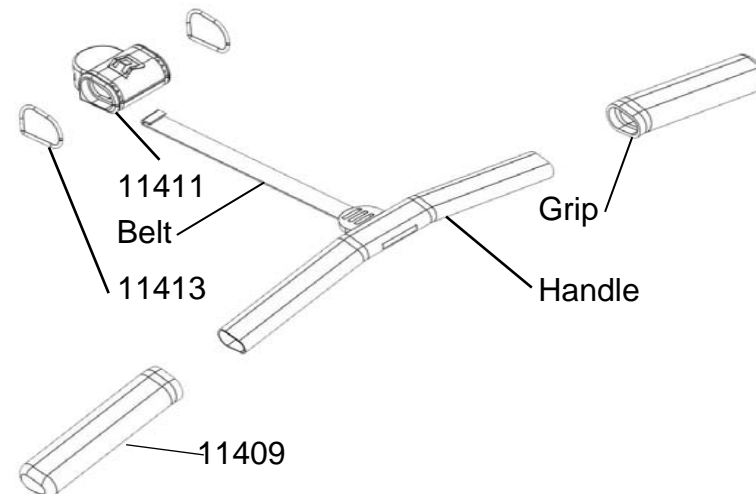

A078—AR Tank Complete Assembly

10036	12	Counter Sink Tapping Screwt M3x20-SUS
60133	12	Nylock Nut M3-SUS
60137	1	Tank/Mainframe Impeller Shaft Spacer 19.9x40
60138	1	Impeller End Cap
60139	3	Tank Internal Screw M6x15 -SUS
60146	1	Washer M6x16x1-SUS
60147	2	O Ring 9.5x6.5x1.5
60304	1	Flywheel Upper Shaft
60606	2	Plastic Spacer M6x15x25-B
61001	1	Tank Bonding Strip 3M-VHB
61006	1	Decal - HS Tank Level
61285	1	Rubber Spacer
63118	1	Tank Large Ring Seal - Yellow 499x5.8
63132	12	Allen Key Bolt-M3x20—SUS
63144	1	Tank Plug For HS Tank
65959	1	Decal - How to Adjust Resistance
65971	1	Impeller - AR
65980	1	Lower Tank Shell
65981	1	Upper Tank Shell—Outter
65982	1	Inner Reserve Tank Shell / AR
65983	1	Tank Adjuster Outer Cup
65984	1	Tank Adjuster Inner Cup
65985	1	Decal - AR Resistance
65986	1	Adjuster Knob
65991	1	End Cap-Adjuster Knob
65992	4	Counter Sunk Bolt M3x12-SUS
65993	1	Decal - FD Knob 18mm

Foot Board Assembly

10100	2	Washer M6x16x1 -B
10176	2	Foot Strap & Buckle
61063	2	Footplate Slider with Velcro #65997
61064	2	Footplate Slider Base 120x111x22.8
62820	1	Oval Decal - FDF
65693	8	Dome Head Bolt M5x15 - B
65930	2	Dome Head Bolt M8x15 - B
65935	2	Nylock Nut M6 -B
65997	2	Velcro For Sliding Footplate
66046	1	Support Bracket - Lower Main Frame
66051	1	Foot Board
66068	2	Counter Sunk Bolt M6x35 -B

A059 Belt Bungee Pulley Complete

60900	1	Belt Bungee Pulley Complete & Velcro & One Way Bearings#90136
65924	1	Bungee Rope 8mm x 2230 & Crimped End #65922

A076 Deluxe Belt Handle Complete

11409	2	Handle Grip - Deluxe
11411	1	Handle Rubber Cover - Belt Deluxe
11413	2	O-Ring - Deluxe Handle
11419	1	Handle with Belt and Grips