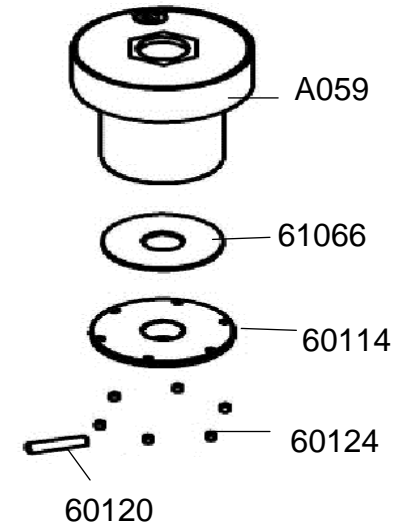

Main Frame Assembly

P/N	Qty	Description	P/N	Qty	Description
11072	1	Sensor 100mm	65918	1	Dome Head Bolt M10x60 -B
50934	1	LCD for L4/L16	65921	10	Washer M8.5x19x1.6t - B
60113	1	Main Shaft Oil Bushing - Lower 38x20x22	65930	2	Dome Head Bolt M8x15 -B
60114	1	Magnet Ring & 6 x Magnet #60124	65931	10	Nylock Nut M8 -B
60120	1	Roll Pin M6.3x30	65988	2	Bungee Pulley & Bearing & Spacer x2
60126	2	C Clip 10mm	66004	1	Bungee Pulley Bracket Lower
60124	6	Rare Earth Magnet 5x4	66006	1	Bungee Pulley Bracket Upper
60140	2	Computer Mount Plastic Bushing	66014	1	Belt Pulley with 6000zz Bearings Complete
60148	1	Heart Rate Lead- 400mm	66015	1	Support Bracket - Main Frame Left
60150	1	Main Shaft Nylon Bushing - Upper	66016	1	Support Bracket - Main Frame Right
61066	1	Plastic Washer M5920.1x2T	66020	1	Computer Stalk V2&V3
62807	2	Dome Head Bolt M8x15 - B	66024	1	Bump Stop Main Frame -80x20x37.5
62810	4	Dome Head Bolt M8x35 - B	66030	1	Mid Board
62811	8	Dome Head Bolt M8x45 - B	66031	1	Upper Board
62813	1	Hex Head Bolt M10x130 - B	66032	1	Front Board
62816	4	Hex Head Bolt M6x25 - B	66038	2	Spacer for Belt Pulley
62822	8	Nut M8 - B	66041	1	Spacer for Main Frame Support Bracket
64119	1	Idle Wheel & 2x Bearing #60112	66042	1	Idle Wheel Shaft 10x122
64141	1	Computer with USB - L4	66043	1	Idle Wheel Shaft Bracket (Upper)
65012	1	U Bolt 8mm with 2xFlange Nuts #65940	66044	2	Bushing 40x35x3x22
65107	1	Sensor Bracket	66045	1	Bushing - Metal backing 35x45x5.5x16.5
65108	1	Idle Wheel Shaft Bracket (Lower)	66066	2	Shoulder Screw M6x15
65904	7	Screw for Wood M3x10-B	A059		Belt Bungee Pulley Complete
65910	2	Nylock Nut M10 -B