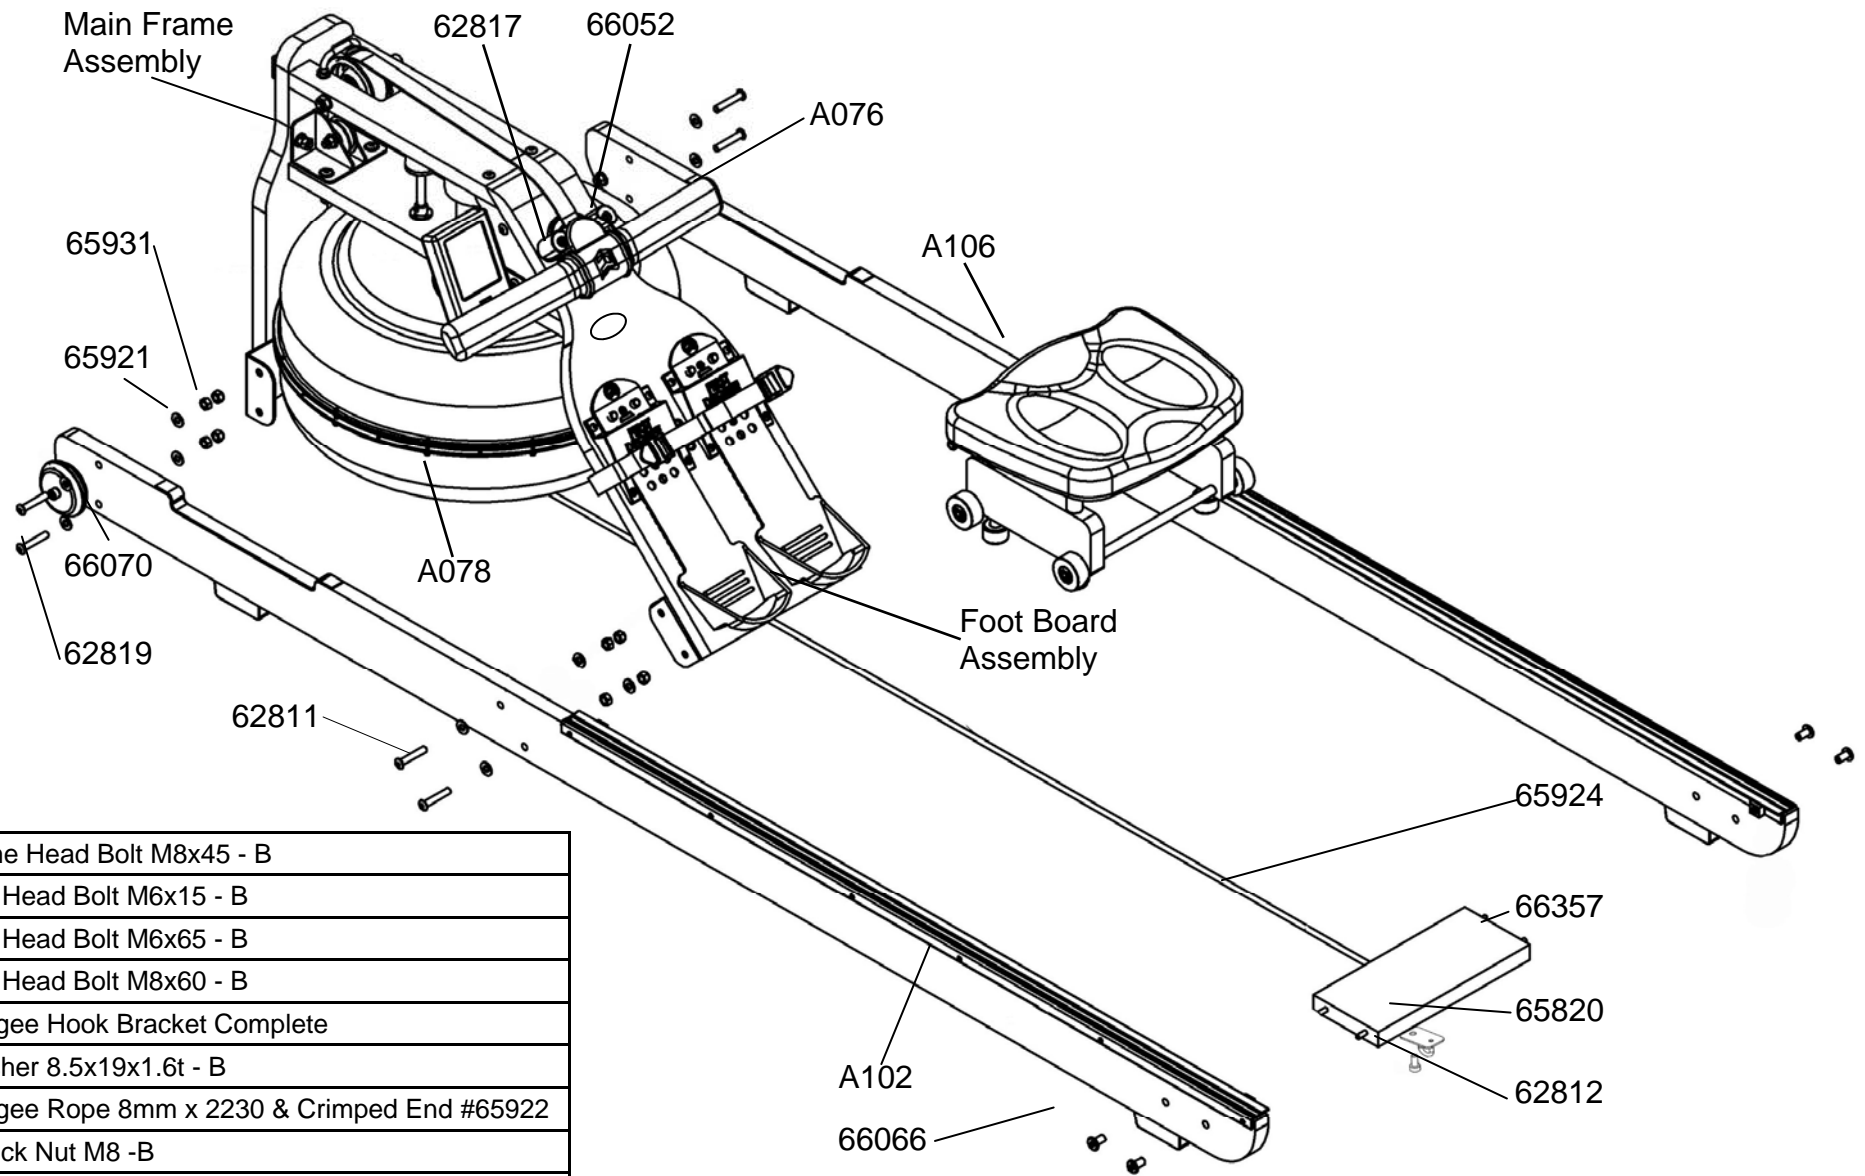

VIKING 2 AR

Exploded Diagram

FIRST DEGREE FITNESS
FLUID INNOVATION

www.firstdegreefitness.com

62811	8	Dome Head Bolt M8x45 - B
62812	1	Hex Head Bolt M6x15 - B
62817	2	Hex Head Bolt M6x65 - B
62819	4	Hex Head Bolt M8x60 - B
65820	1	Bungee Hook Bracket Complete
65921	16	Washer 8.5x19x1.6t - B
65924	1	Bungee Rope 8mm x 2230 & Crimped End #65922
65931	4	Nylock Nut M8 -B
66052	1	Bar Catch
66357	1	Rear Board 268x115x23
66066	6	Shoulder Screw M6x15
66070	2	Transport Wheel
A076		Deluxe Belt Handle Complete
A078		AR Tank Complete Assembly
A102		Side Rail Assembly L/R
A106		Seat Assembly Complete