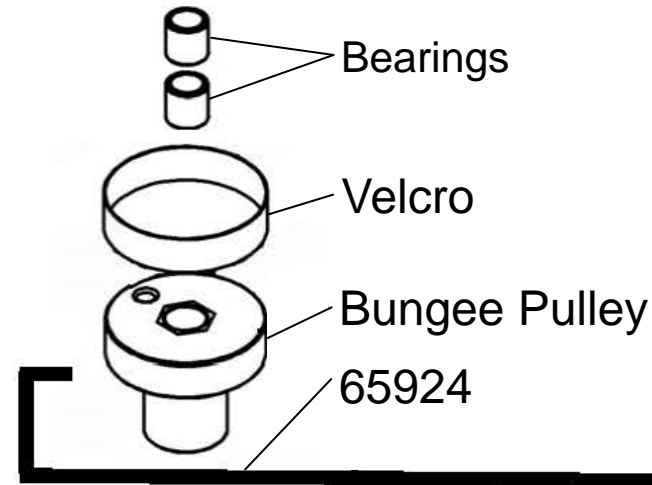

A059 Belt Bungee Pulley Complete

60900	1	Belt Bungee Pulley Complete & Velcro & One Way Bearings#90136
65924	1	Bungee Rope 8mm x 2230 & Crimped End #65922