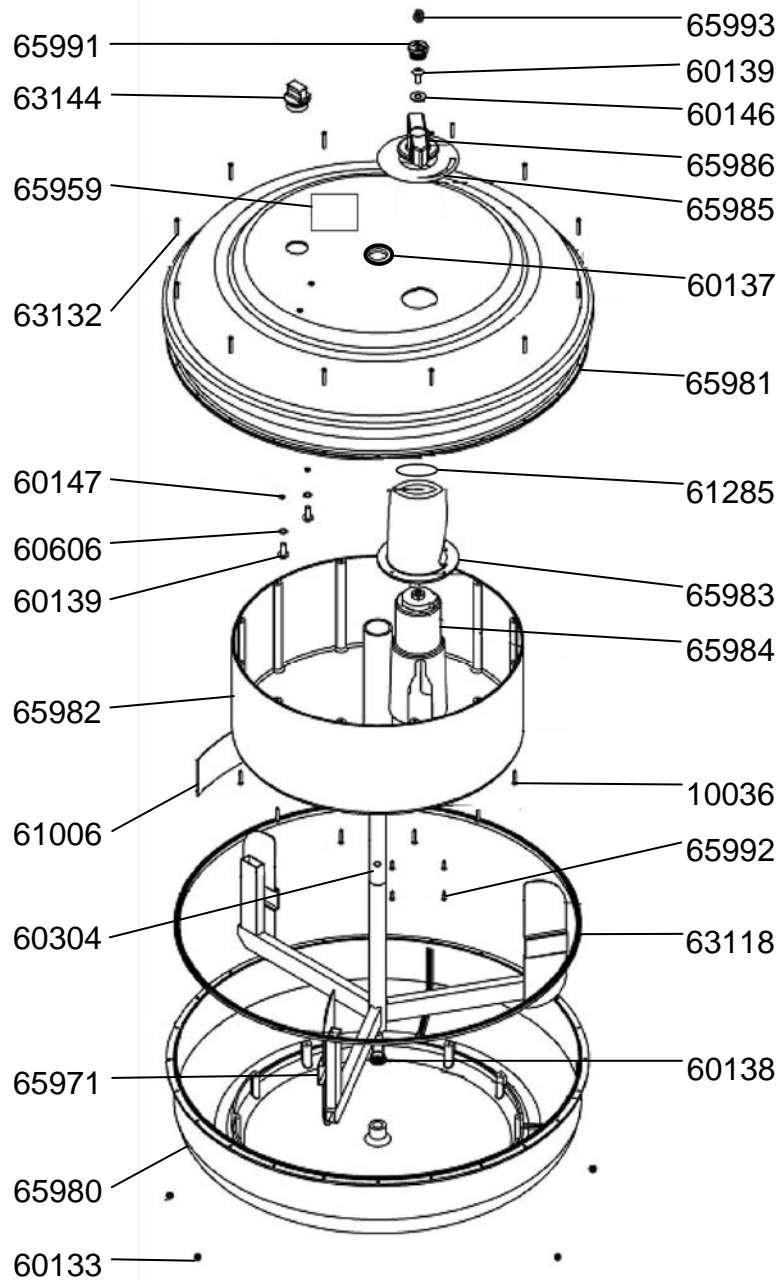

A078—AR Tank Complete Assembly

10036	12	Counter Sink Tapping Screwt M3x20-SUS
60133	12	Nylock Nut M3-SUS
60137	1	Tank/Mainframe Impeller Shaft Spacer 19.9x40
60138	1	Impeller End Cap
60139	3	Tank Internal Screw M6x15 -SUS
60146	1	Washer M6x16x1-SUS
60147	2	O Ring 9.5x6.5x1.5
60304	1	Flywheel Upper Shaft
60606	2	Plastic Spacer M6x15x25-B
61001	1	Tank Bonding Strip 3M-VHB
61006	1	Decal - HS Tank Level
61285	1	Rubber Spacer
63118	1	Tank Large Ring Seal - Yellow 499x5.8
63132	12	Allen Key Bolt-M3x20—SUS
63144	1	Tank Plug For HS Tank
65959	1	Decal - How to Adjust Resistance
65971	1	Impeller - AR
65980	1	Lower Tank Shell
65981	1	Upper Tank Shell—Outter
65982	1	Inner Reserve Tank Shell / AR
65983	1	Tank Adjuster Outer Cup
65984	1	Tank Adjuster Inner Cup
65985	1	Decal - AR Resistance
65986	1	Adjuster Knob
65991	1	End Cap-Adjuster Knob
65992	4	Counter Sunk Bolt M3x12-SUS
65993	1	Decal - FD Knob 18mm