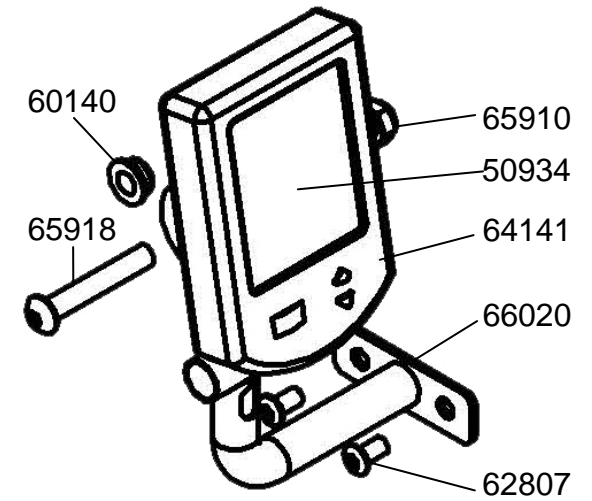

Main Frame Assembly

P/N	Qty	Description	P/N	Qty	Description
11072	1	Sensor 100mm	65918	1	Dome Head Bolt M10x60 -B
50934	1	LCD for L4/L16	65921	10	Washer M8.5x19x1.6t - B
60113	1	Main Shaft Oil Bushing - Lower 38x20x22	65930	2	Dome Head Bolt M8x15 -B
60114	1	Magnet Ring & 6 x Magnet #60124	65931	10	Nylock Nut M8 -B
60120	1	Roll Pin M6.3x30	65988	2	Bungee Pulley & Bearing & Spacer x2
60126	2	C Clip 10mm	66004	1	Bungee Pulley Bracket Lower
60124	6	Rare Earth Magnet 5x4	66006	1	Bungee Pulley Bracket Upper
60140	2	Computer Mount Plastic Bushing	66014	1	Belt Pulley with 6000zz Bearings Complete
60148	1	Heart Rate Lead- 400mm	66015	1	Support Bracket - Main Frame Left
60150	1	Main Shaft Nylon Bushing - Upper	66016	1	Support Bracket - Main Frame Right
61066	1	Plastic Washer M5920.1x2T	66020	1	Computer Stalk V2&V3
62807	2	Dome Head Bolt M8x15 - B	66024	1	Bump Stop Main Frame -80x20x37.5
62810	4	Dome Head Bolt M8x35 - B	66030	1	Mid Board
62811	8	Dome Head Bolt M8x45 - B	66031	1	Upper Board
62813	1	Hex Head Bolt M10x130 - B	66032	1	Front Board
62816	4	Hex Head Bolt M6x25 - B	66038	2	Spacer for Belt Pulley
62822	8	Nut M8 - B	66041	1	Spacer for Main Frame Support Bracket
64119	1	Idle Wheel & 2x Bearing #60112	66042	1	Idle Wheel Shaft 10x122
64141	1	Computer with USB - L4	66043	1	Idle Wheel Shaft Bracket (Upper)
65012	1	U Bolt 8mm with 2xFlange Nuts #65940	66044	2	Bushing 40x35x3x22
65107	1	Sensor Bracket	66045	1	Bushing - Metal backing 35x45x5.5x16.5
65108	1	Idle Wheel Shaft Bracket (Lower)	66066	2	Shoulder Screw M6x15
65904	7	Screw for Wood M3x10-B	A059		Belt Bungee Pulley Complete
65910	2	Nylock Nut M10 -B